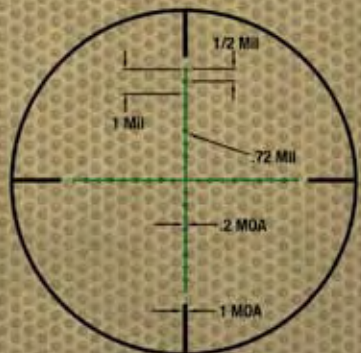

## LRS

**The extreme-duty, extended-range LRS tactical riflescope.**

Massively built with a one-piece 35mm tube and 56mm objective, the LRS delivers superior brightness and outstanding repeatable accuracy with the largest long-range weapons, including those chambered for the 50 BMG and 338 Lapua. Precision controls with 140 MOA adjustment.

## LONG RANGE SCOPE

- Huge 56mm objective for a wider field of view and brighter image.
- Massive, super-strong 35mm tube improves reliability and resolution.

Magnification: 6–25x  
Objective Diameter: 56mm  
Eye Relief: 3"  
Tube Diameter: 35mm  
Optics: Fully Multi-Coated  
Reticle: Glass-Etched Mil-DotBar

5 AND 500 YARDS

ARE BOTH LESS THAN A  
HEARTBEAT AWAY.

DMS-1

The Designated Marksman Scope. 5 to 500

yards, down on the spot. The best of

riflescope-type optics and red dots meet in this compact,

extremely versatile and rugged design for close quarters to mid-range combat. Its specialized reticle allows you to switch from precision shot placement to rapid target acquisition in less than a heartbeat.