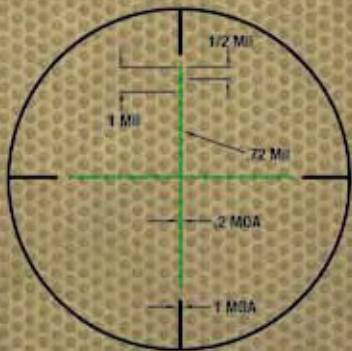

ENGAGE. NEUTRALIZE. NEXT.

TRS-1

The TRS precision tactical riflescope with illuminated Mil-DotBar reticle. Bright multi-coated optics and our illuminated Mil-DotBar reticle system clear the way through low light and over great distances to deliver your bullet with pinpoint accuracy. Add this scope's virtually bulletproof design and precision controls, and you're the master of any mission.

TRS-2
| FIXED 10x SCOPE |

TACTICAL RIFLE SCOPES

- Adjustable green illumination for precision in varied lighting conditions.
- Mil-DotBar system functions as a standard Mil-Dot with the addition of a thin line for easier alignment for rangefinding and holdover.

Magnification: 4–16x or 10x
Objective Diameter: 50mm
Eye Relief: 3.5"
Tube Diameter: 30mm
Optics: Multi-Coated
Reticle: Illuminated Mil-DotBar

ITEM	POWER/OBJ	TUBE	RETICLE	LENS COATING	EYE RELIEF	FINISH	CLICK VALUE
BK81001	4–16x 50mm	30mm	Illuminated Mil-DotBar	Multi-Coated	3.5"	Matte	.25
BK81008	4–16x 50mm	30mm	Ill. Mil-DotBar	Multi-Coated	3.5"	Matte	.1 mil
BK81003	10x 50mm	30mm	Illuminated Mil-DotBar	Multi-Coated	3.5"	Matte	.25
BK81009	10x 50mm	30mm	Ill. Mil-DotBar	Multi-Coated	3.5"	Matte	.1 mil